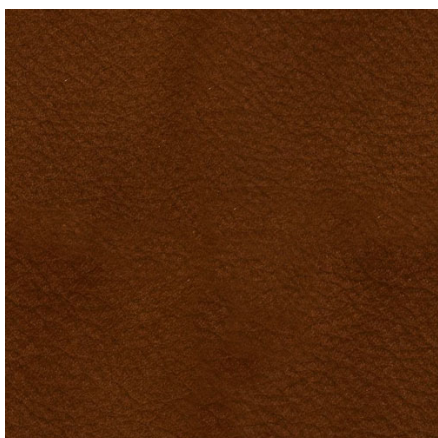

Cuba

Leather | M

Soft, natural looking buffalo leather | Weight: 1.3 - 1.5 mm

Africa

Anthazith

Cappuccino

Chai

Dark Brown

Grey

Massai

The purpose of this promotional material is to provide the necessary information. We kindly ask you to take into consideration that the on-screen images may differ from the actual color varieties, textures and structures of the material.