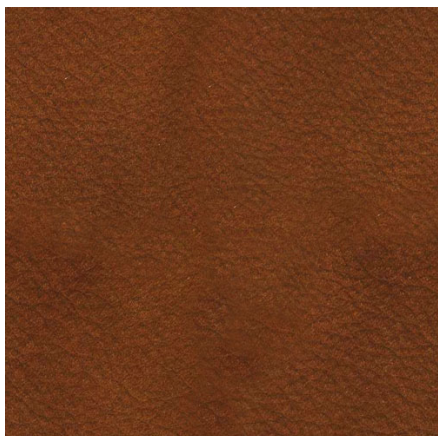

Cuba

Leather | M

Soft, natural looking buffalo leather | Weight: 1.3 - 1.5 mm

Africa

Anthazith

Cappuccino

Chai

Dark Brown

Grey

Massai

The purpose of this promotional material is to provide the necessary information. We kindly ask you to take into consideration that the on-screen images may differ from the actual color varieties, textures and structures of the material.